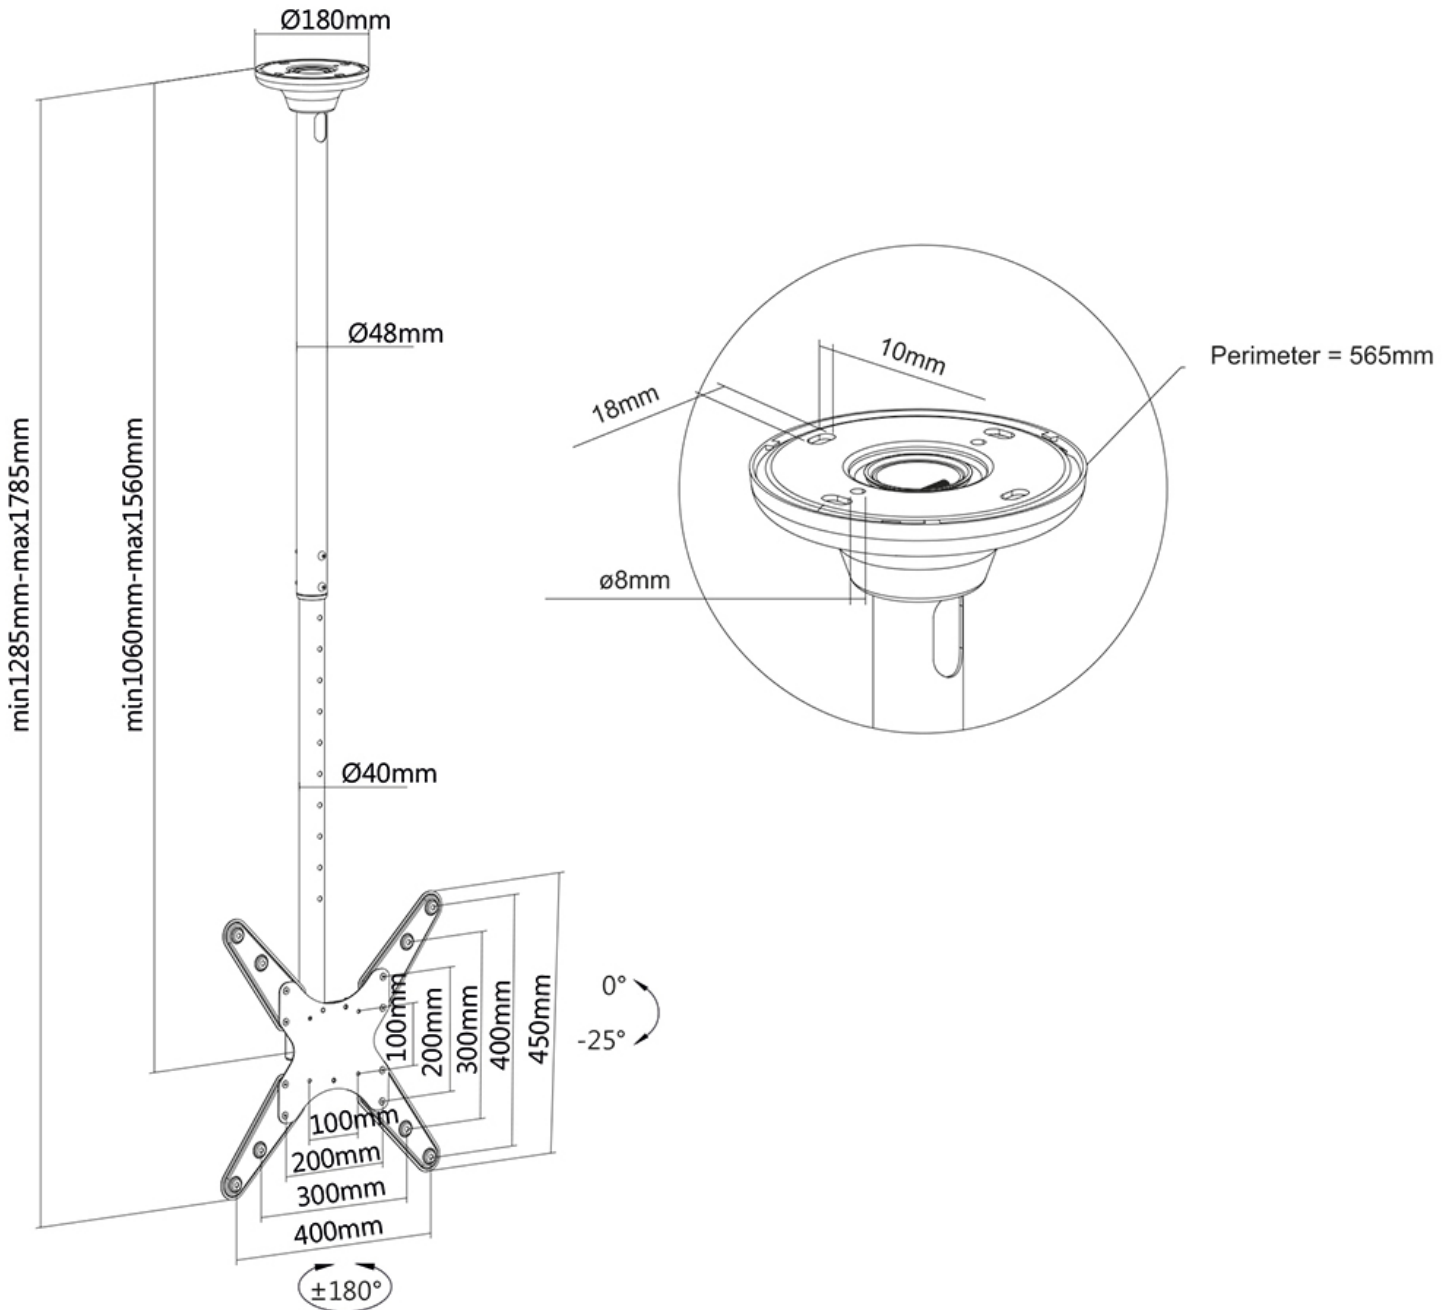

FPMA-C340BLACK

NEOMOUNTS TV/MONITOR CEILING MOUNT

Neomounts